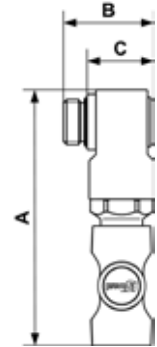

## PREVOS1 SAFETY QUICK COUPLINGS - ASI 06

Male thread swivel coupler

Profile : ARO 210

<b>Min / Max operating pressure</b> 2 / 12 bar	<b>Flow rate at 6 bar</b> 800 l/min	<b>ID passage</b> 6 mm	<b>Min. / Max temperature</b> -15 / 70 °C
---	--	---------------------------	--

Part number	Male thread	Dim. A (mm)	Dim. B (mm)	Dim. C (mm)
ASI 061153SE	G1/2	118	41	29